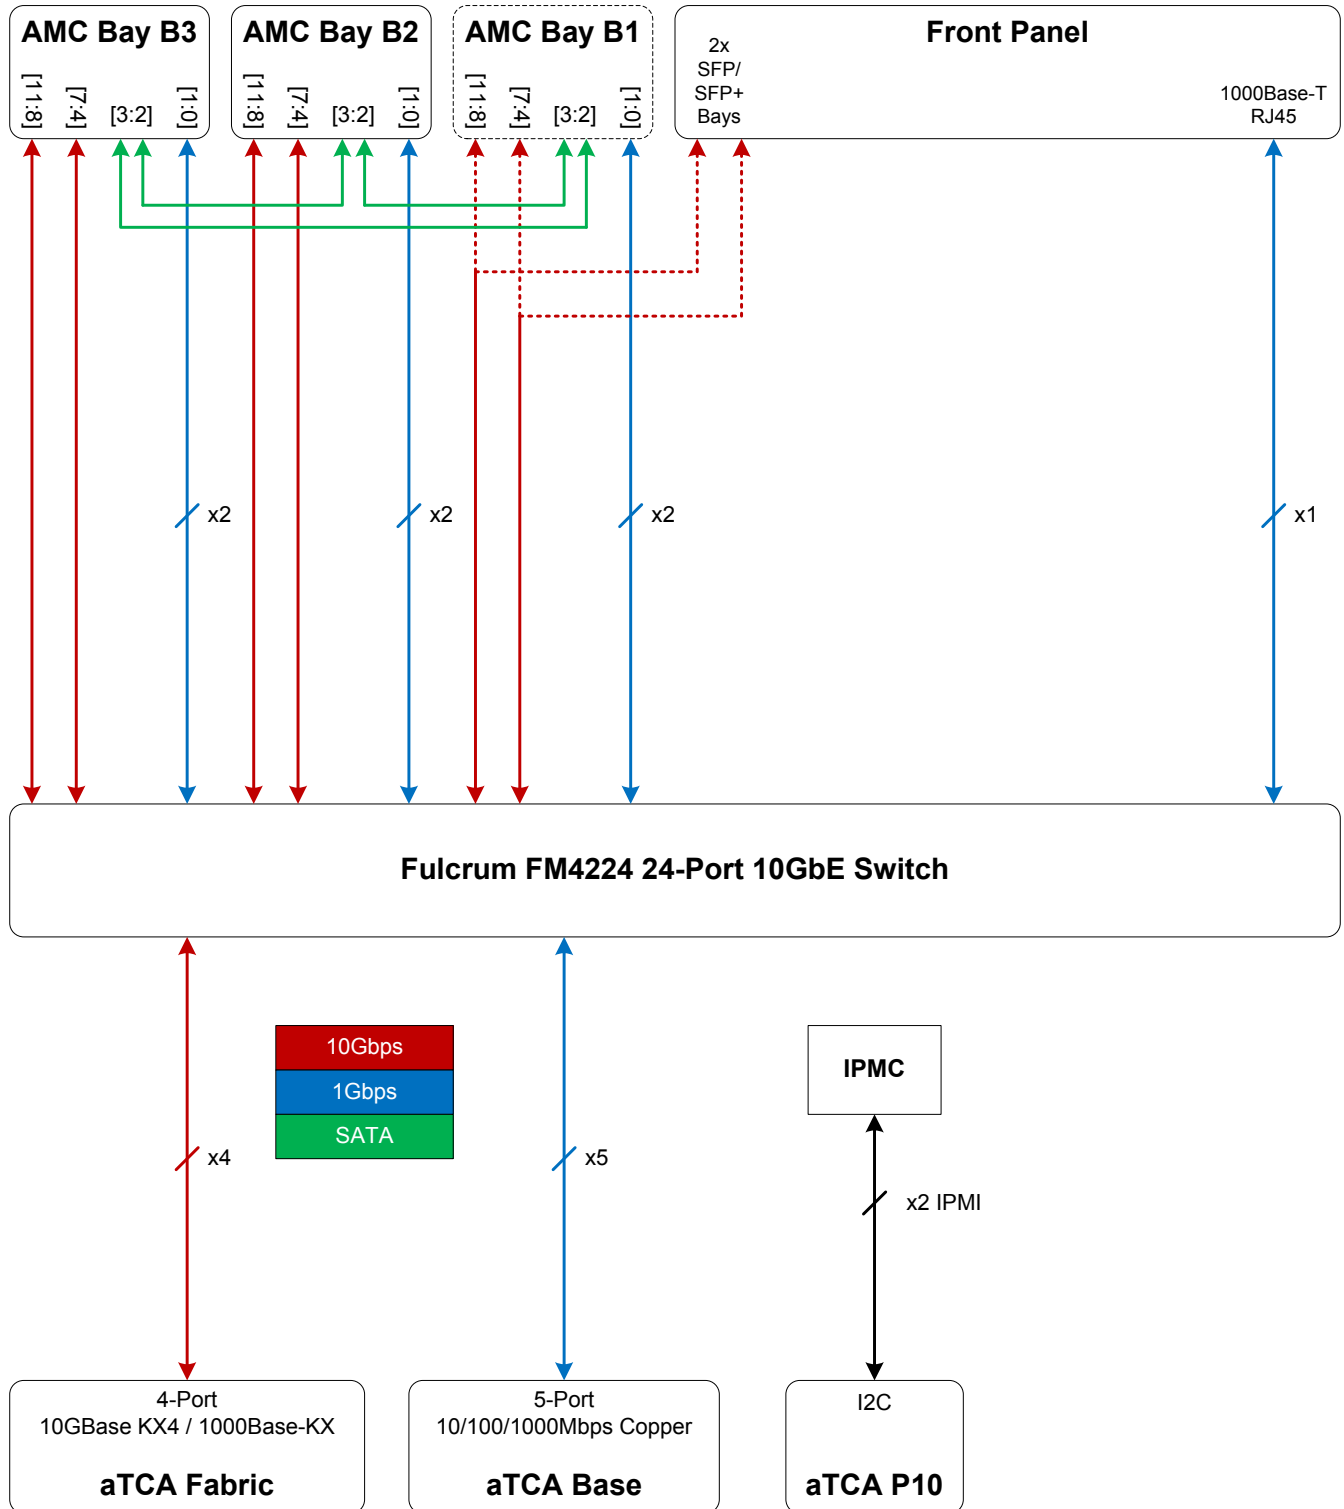

Block Diagram: